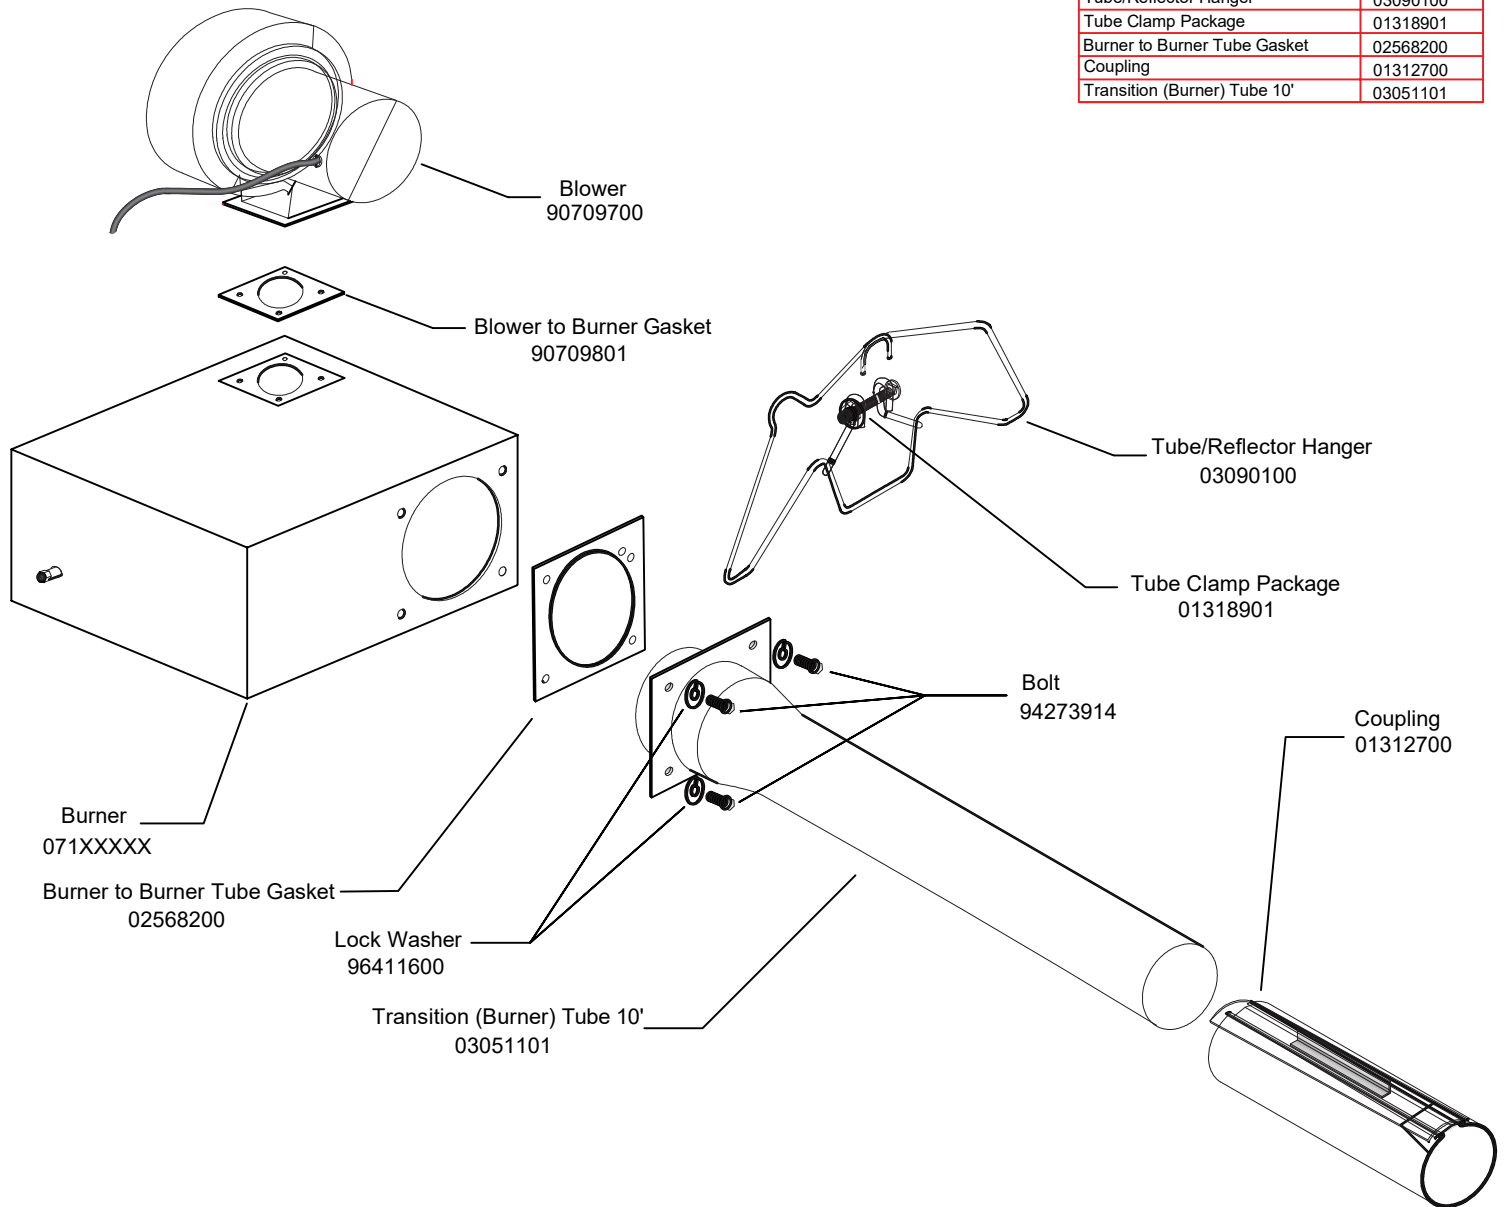

# BH BURNER REPLACEMENT PARTS DIAGRAM

### Transition (Burner) Tube Replacement Kit

Description	Part Number
Tube/Reflector Hanger	03090100
Tube Clamp Package	01318901
Burner to Burner Tube Gasket	02568200
Coupling	01312700
Transition (Burner) Tube 10'	03051101