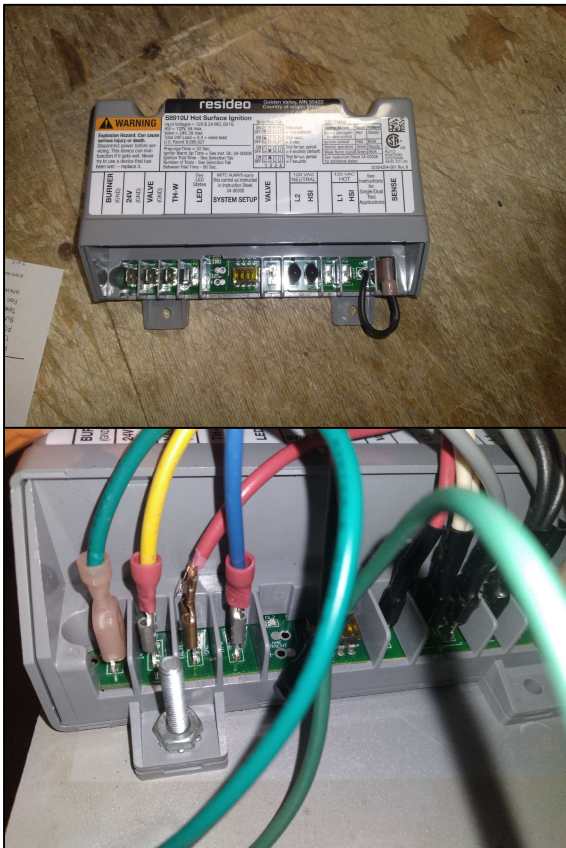

IGNITION MODULE REPLACEMENT GUIDE

ROBERTS-GORDON HONEYWELL 90436500
 BY; ENERGY SALES, INC

FIGURE 1 - OPERATION SEQ.

FIGURE 2 - OLD WIRING DIAGRAM

FIGURE 3 - FIELD PICTURES

FIGURE 4 - NEW WIRING DIAGRAM

*NOTE; FOR QUESTIONS PLEASE CONTACT US AT 952-890-2966.