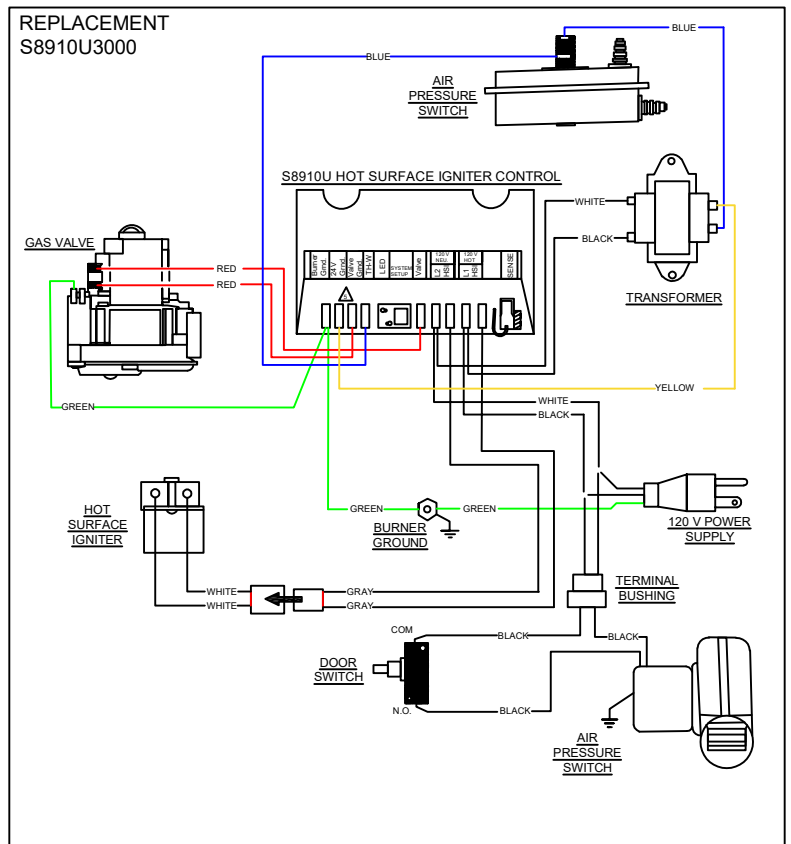

IGNITION MODULE REPLACEMENT GUIDE

ROBERTS-GORDON HONEYWELL 90436500
 BY; ENERGY SALES, INC

FIGURE 1 - OPERATION SEQ.

FIGURE 2 - OLD WIRING DIAGRAM

FIGURE 3 - FIELD PICTURES

FIGURE 4 - NEW WIRING DIAGRAM

*NOTE; FOR QUESTIONS PLEASE CONTACT US AT 952-890-2966.