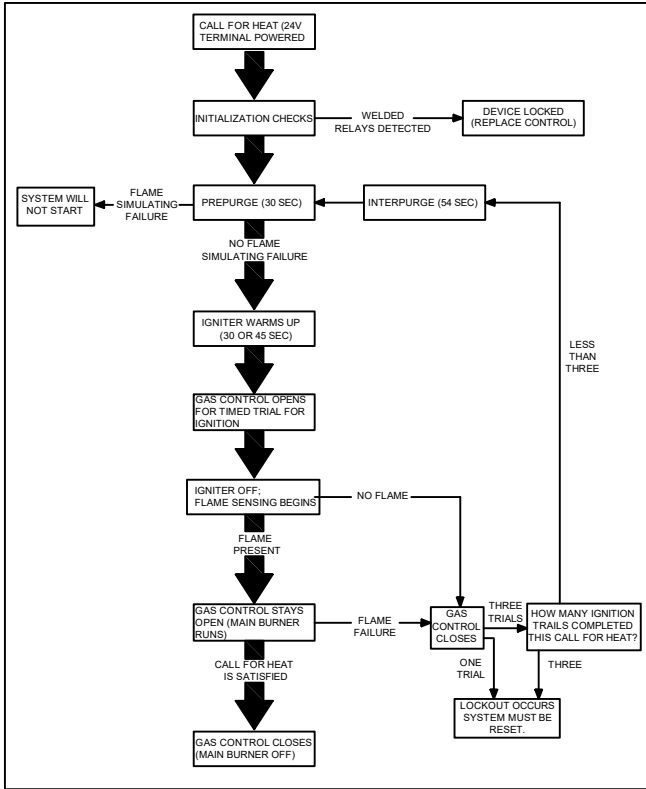

IGNITION MODULE REPLACEMENT GUIDE

ROBERTS-GORDON HONEYWELL 90436500
 BY; ENERGY SALES, INC

FIGURE 1 - OPERATION SEQ.

FIGURE 2 - OLD WIRING DIAGRAM

FIGURE 3 - FIELD PICTURES

FIGURE 4 - NEW WIRING DIAGRAM

*NOTE; FOR QUESTIONS PLEASE CONTACT US AT 952-890-2966.