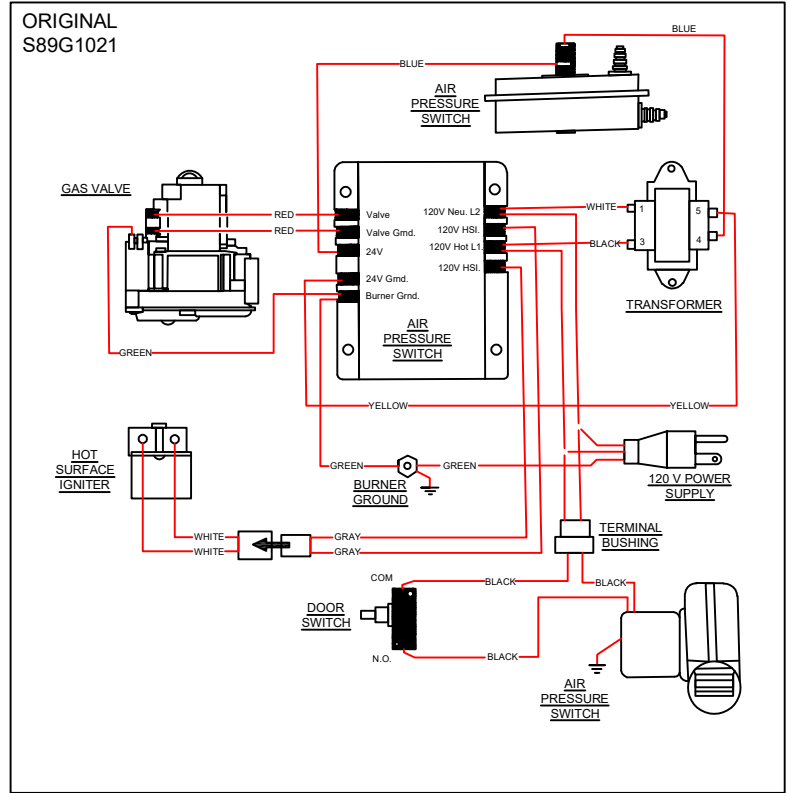

IGNITION MODULE REPLACEMENT GUIDE

ROBERTS-GORDON HONEYWELL 90436500
 BY; ENERGY SALES, INC

FIGURE 1 - OPERATION SEQ.

FIGURE 2 - OLD WIRING DIAGRAM

FIGURE 3 - FIELD PICTURES

FIGURE 4 - NEW WIRING DIAGRAM

*NOTE; FOR QUESTIONS PLEASE CONTACT US AT 952-890-2966.