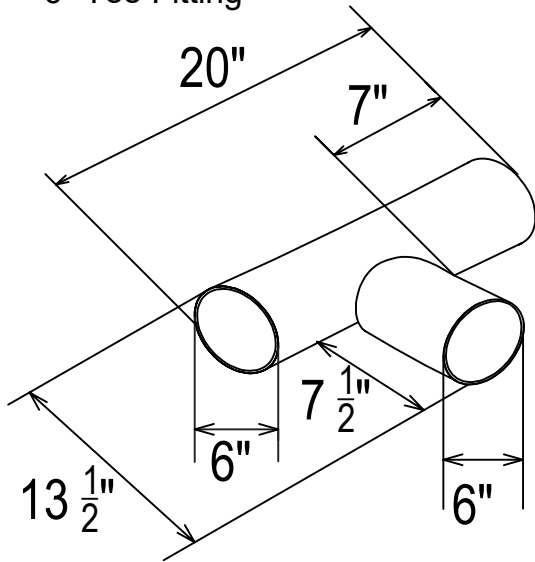

# ESI FITTING'S GUIDE

BY; ENERGY SALES, INC

| Description              | Part Number |
|--------------------------|-------------|
| 4" Tee, Aluminized       | 01330203    |
| 4" Tee, Coated           | 0133022D    |
| 4" Cross, Coated         | 0133092D    |
| 6" Tee, Aluminized       | 01330204    |
| 6" Cross, Aluminized     | 01330904    |
| 4" 90° Elbow, Aluminized | 01335801    |
| 4" 90° Elbow, Coated     | 0133580D    |
| 4" 45° Elbow, Coated     | 0133610D    |
| 6" 90° Elbow, Aluminized | T0100320    |

NOTE: for questions and or fittings not listed please call us at 952-890-2966.

4" Tee Fitting

6" Tee Fitting

4" 45° Elbow Fitting

4" Cross Fitting

6" Cross Fitting

6" 90° Elbow Fitting

4" 90° Elbow Fitting