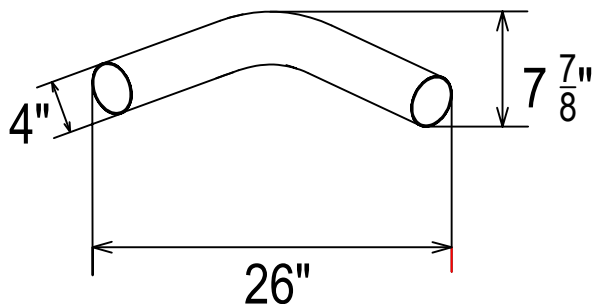

# ESI FITTING'S GUIDE

BY; ENERGY SALES, INC

| Description              | Part Number |
|--------------------------|-------------|
| 4" Tee, Aluminized       | 01330203    |
| 4" Tee, Coated           | 0133022D    |
| 4" Cross, Coated         | 0133092D    |
| 6" Tee, Aluminized       | 01330204    |
| 6" Cross, Aluminized     | 01330904    |
| 4" 90° Elbow, Aluminized | 01335801    |
| 4" 90° Elbow, Coated     | 0133580D    |
| 4" 45° Elbow, Coated     | 0133610D    |
| 6" 90° Elbow, Aluminized | T0100320    |

NOTE: for questions and or fittings not listed please call us at 952-890-2966.

4" Tee Fitting

6" Tee Fitting

4" 45° Elbow Fitting

4" Cross Fitting

6" Cross Fitting

6" 90° Elbow Fitting

4" 90° Elbow Fitting