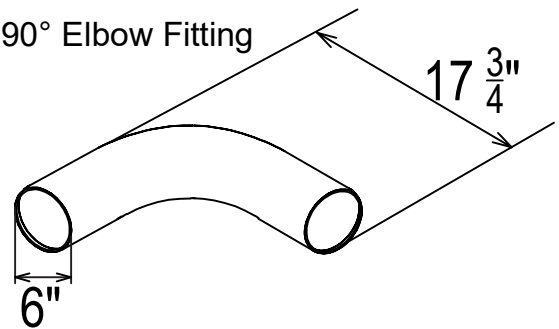

# ESI FITTING'S GUIDE

BY; ENERGY SALES, INC

| Description              | Part Number |
|--------------------------|-------------|
| 4" Tee, Aluminized       | 01330203    |
| 4" Tee, Coated           | 0133022D    |
| 4" Cross, Coated         | 0133092D    |
| 6" Tee, Aluminized       | 01330204    |
| 6" Cross, Aluminized     | 01330904    |
| 4" 90° Elbow, Aluminized | 01335801    |
| 4" 90° Elbow, Coated     | 0133580D    |
| 4" 45° Elbow, Coated     | 0133610D    |
| 6" 90° Elbow, Aluminized | T0100320    |

NOTE: for questions and or fittings not listed please call us at 952-890-2966.

4" Tee Fitting

6" Tee Fitting

4" 45° Elbow Fitting

4" Cross Fitting

6" Cross Fitting

6" 90° Elbow Fitting

4" 90° Elbow Fitting