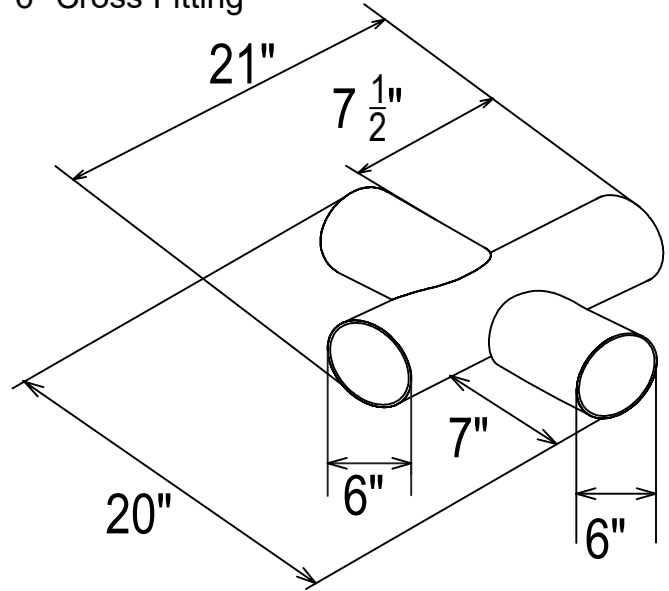

# ESI FITTING'S GUIDE

BY; ENERGY SALES, INC

| Description              | Part Number |
|--------------------------|-------------|
| 4" Tee, Aluminized       | 01330203    |
| 4" Tee, Coated           | 0133022D    |
| 4" Cross, Coated         | 0133092D    |
| 6" Tee, Aluminized       | 01330204    |
| 6" Cross, Aluminized     | 01330904    |
| 4" 90° Elbow, Aluminized | 01335801    |
| 4" 90° Elbow, Coated     | 0133580D    |
| 4" 45° Elbow, Coated     | 0133610D    |
| 6" 90° Elbow, Aluminized | T0100320    |

NOTE: for questions and or fittings not listed please call us at 952-890-2966.

4" Tee Fitting

6" Tee Fitting

4" 45° Elbow Fitting

4" Cross Fitting

6" Cross Fitting

6" 90° Elbow Fitting

4" 90° Elbow Fitting