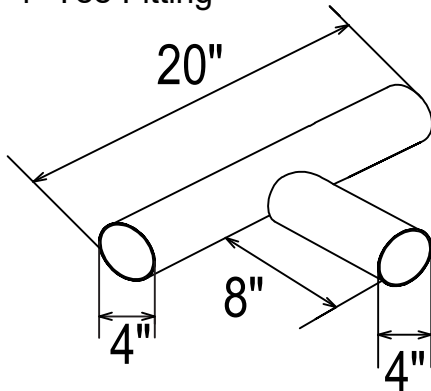

# ESI FITTING'S GUIDE

BY; ENERGY SALES, INC

| Description              | Part Number |
|--------------------------|-------------|
| 4" Tee, Aluminized       | 01330203    |
| 4" Tee, Coated           | 0133022D    |
| 4" Cross, Coated         | 0133092D    |
| 6" Tee, Aluminized       | 01330204    |
| 6" Cross, Aluminized     | 01330904    |
| 4" 90° Elbow, Aluminized | 01335801    |
| 4" 90° Elbow, Coated     | 0133580D    |
| 4" 45° Elbow, Coated     | 0133610D    |
| 6" 90° Elbow, Aluminized | T0100320    |

NOTE: for questions and or fittings not listed please call us at 952-890-2966.

4" Tee Fitting

6" Tee Fitting

4" 45° Elbow Fitting

4" Cross Fitting

6" Cross Fitting

6" 90° Elbow Fitting

4" 90° Elbow Fitting