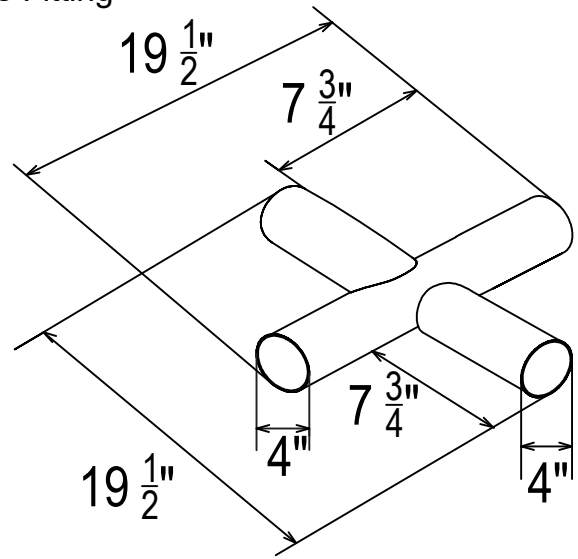

# ESI FITTING'S GUIDE

BY; ENERGY SALES, INC

| Description              | Part Number |
|--------------------------|-------------|
| 4" Tee, Aluminized       | 01330203    |
| 4" Tee, Coated           | 0133022D    |
| 4" Cross, Coated         | 0133092D    |
| 6" Tee, Aluminized       | 01330204    |
| 6" Cross, Aluminized     | 01330904    |
| 4" 90° Elbow, Aluminized | 01335801    |
| 4" 90° Elbow, Coated     | 0133580D    |
| 4" 45° Elbow, Coated     | 0133610D    |
| 6" 90° Elbow, Aluminized | T0100320    |

NOTE: for questions and or fittings not listed please call us at 952-890-2966.

4" Tee Fitting

6" Tee Fitting

4" 45° Elbow Fitting

4" Cross Fitting

6" Cross Fitting

6" 90° Elbow Fitting

4" 90° Elbow Fitting