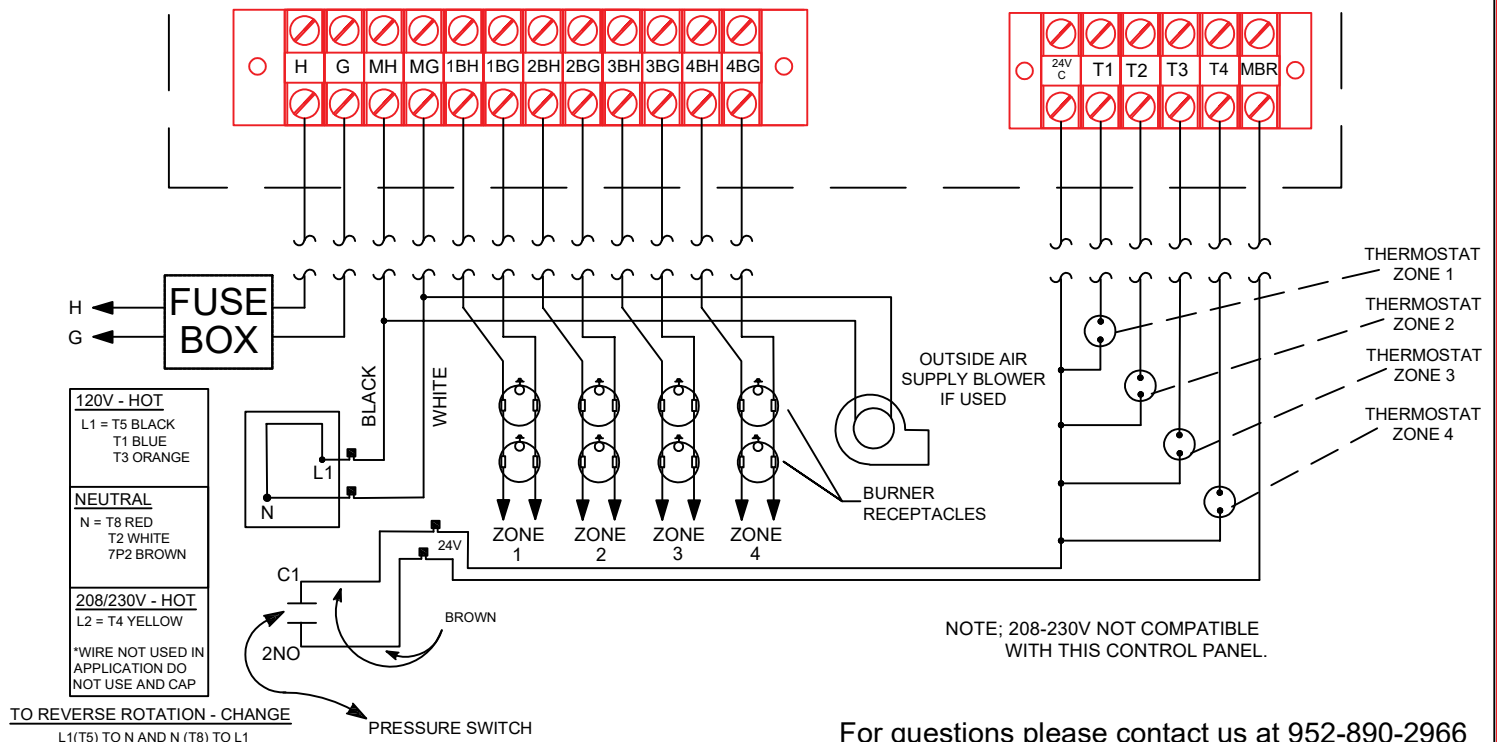

VACUUM PUMP PRESSURE SWITCH REPLACEMENT

BY; ENERGY SALES, INC

Description	Part Number	Quantity
Pressure Switch	90430600	1
Silicone Hose	91417411	1
Barbed Fitting	91220201	1
Locknut	91104001	2
Screw #8 x 3/8	94118106	2
Lock Washer #10	96211000	2
Screw #10-32 x 3/8	93511706	2
Locknut #10-32	92311800	2

*Connect the wire leads provided to terminals 1 and 2 labeled (C) Common and (NO) Normally Open.

CONTROL PANEL WITH SINGLE FUEL BURNERS (01312301 & 01312302) 120V APPLICATION

For questions please contact us at 952-890-2966