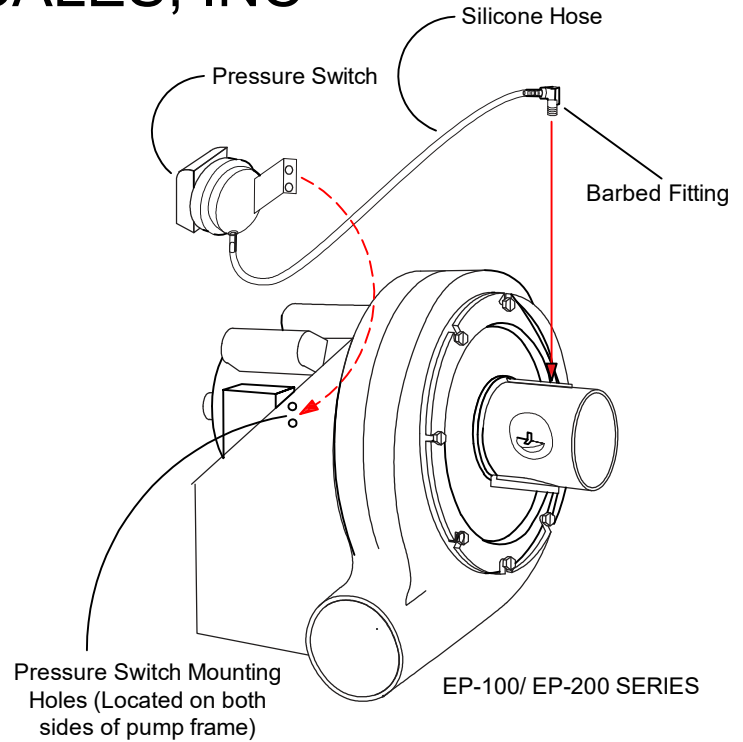

VACUUM PUMP PRESSURE SWITCH REPLACEMENT

BY; ENERGY SALES, INC

Description	Part Number	Quantity
Pressure Switch	90430600	1
Silicone Hose	91417411	1
Barbed Fitting	91220201	1
Locknut	91104001	2
Screw #8 x 3/8	94118106	2
Lock Washer #10	96211000	2
Screw #10-32 x 3/8	93511706	2
Locknut #10-32	92311800	2

*Connect the wire leads provided to terminals 1 and 2 labeled (C) Common and (NO) Normally Open.

CONTROL PANEL WITH SINGLE FUEL BURNERS (01312301 & 01312302) 120V APPLICATION

For questions please contact us at 952-890-2966