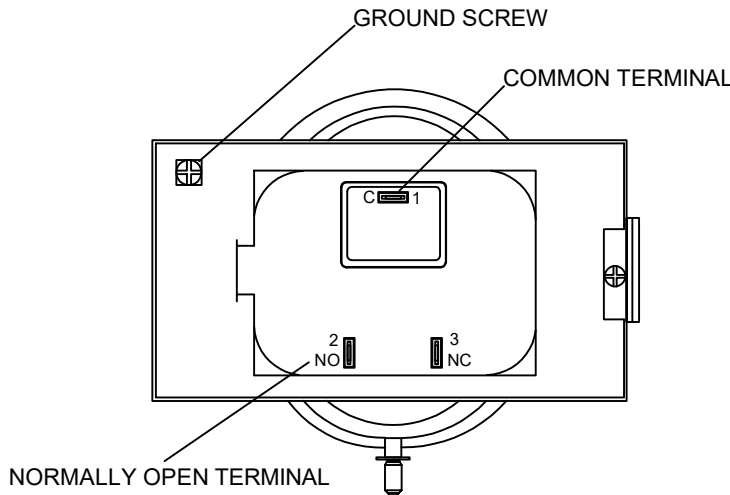

VACUUM PUMP PRESSURE SWITCH REPLACEMENT

BY; ENERGY SALES, INC

Description	Part Number	Quantity
Pressure Switch	90430600	1
Silicone Hose	91417411	1
Barbed Fitting	91220201	1
Locknut	91104001	2
Screw #8 x 3/8	94118106	2
Lock Washer #10	96211000	2
Screw #10-32 x 3/8	93511706	2
Locknut #10-32	92311800	2

*Connect the wire leads provided to terminals 1 and 2 labeled (C) Common and (NO) Normally Open.

CONTROL PANEL WITH SINGLE FUEL BURNERS (01312301 & 01312302) 120V APPLICATION

For questions please contact us at 952-890-2966