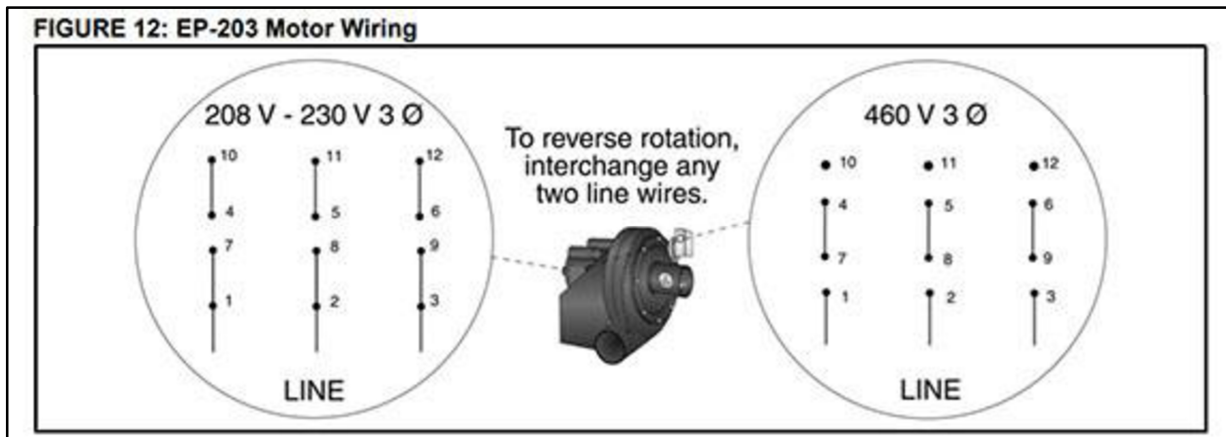

90604501 .75 HP MOTOR 3 PHASE WIRING

BY; ENERGY SALES, INC

208V - 230V 3Ø

EP-203 (208V-230V) WIRING DIAGRAM

L1 BLACK = T1 BLUE T7 PINK T4 YELLOW T10 CURRY
L2 WHITE = T2 WHITE T8 RED T5 BLACK T11 GREEN
L3 RED = T3 ORANGE T9 BRICK RED T6 GREY T12 VIOLET
T11 GREEN - GROUND

460V 3Ø

EP-203 (460V) WIRING DIAGRAM

WEG
MADE IN BRAZIL
MAT: 13625820
W01.TE01C0X0X
MODEL RG-90604501
29JAN2018

Thermally Protected

PH 3	FR 56	HP (kW) 0.75 (0.55)	Hz 60
V 208-230/460		RPM 3475	
A 2.50-2.26/1.13	SF 1.15	1.00 SF	@ 208V
SFA 2.50-2.59/1.29	ENCL TEFC	DES	IP55
CODE K	DUTY CONT.	INS CL F ΔT 80 K	AMB 40°C
ALT 1000 m.a.s.l.	NEMA NOM.EFF. 72.0 %	PF 0.85	
ALTERNATE RATING: 0.75HP 50Hz 190-220 / 380-415V SF1.00 2.52-2.26 / 1.26-1.20A 2825 RPM EFF 73.0% (IE1) IEC 60034-1			