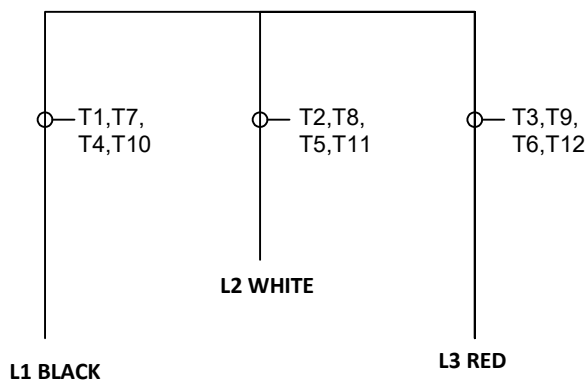

90604501 .75 HP MOTOR 3 PHASE WIRING

BY; ENERGY SALES, INC

208V - 230V 3Ø

EP-203 (208V-230V) WIRING DIAGRAM

L1 BLACK = T1 BLUE T7 PINK T4 YELLOW T10 CURRY
L2 WHITE = T2 WHITE T8 RED T5 BLACK T11 GREEN
L3 RED = T3 ORANGE T9 BRICK RED T6 GREY T12 VIOLET
T11 GREEN - GROUND

460V 3Ø

EP-203 (460V) WIRING DIAGRAM

WEG
MADE IN BRAZIL
MAT: 13625820
W01.TE01C0X0X
MODEL RG-90604501
29JAN2018

Thermally Protected

PH 3	FR 56	HP (kW) 0.75 (0.55)	Hz 60
V 208-230/460		RPM 3475	
A 2.50-2.26/1.13	SF 1.15	1.00 SF	@ 208V
SFA 2.50-2.59/1.29	ENCL TEFC	DES	IP55
CODE K	DUTY CONT.	INS CL F ΔT 80 K	AMB 40°C
ALT 1000 m.a.s.l.	NEMA NOM.EFF. 72.0 %	PF 0.85	
ALTERNATE RATING: 0.75HP 50Hz 190-220 / 380-415V SF1.00 2.52-2.26 / 1.26-1.20A 2825 RPM EFF 73.0% (IE1) IEC 60034-1			

LOW VOLTAGE: T10 T11 T12 / T4 T5 T6 / T7 T8 T9 / T1 T2 T3 / YY L1 L2 L3
 HIGH VOLTAGE: T10 T11 T12 / T4 T5 T6 / T7 T8 T9 / T1 T2 T3 / Y L1 L2 L3

T1-BLU T2-WHT
T3-ORG T4-YEL
T5-BLK T6-GRY
T7-PNK T8-RED
T9-BRK RED
T10-CURRY
T11-GRN T12-VLT