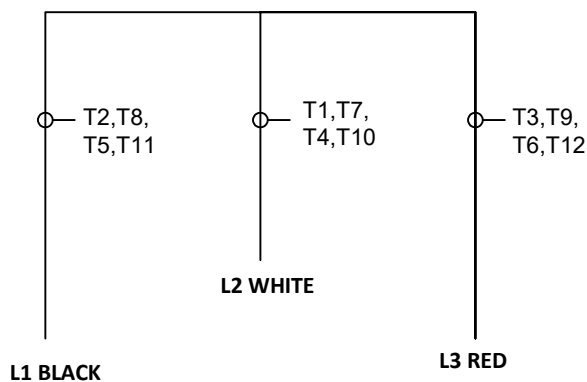

TO REVERSE ROTATION

INTERCHANGE ANY 2 LINE WIRES TO REVERSE THE ROTATION

ROBERTS GORDON- EP200 SERIES VACUUM PUMP

PART # 90604501 - WEG MOTOR, REPLACEMENT AND OEM

AMPERAGE CHANGE FROM PREVIOUS MOTOR
208/230V, 2.4-2.2A - 460V, 1.1A
3/4HP (0.55 KW)