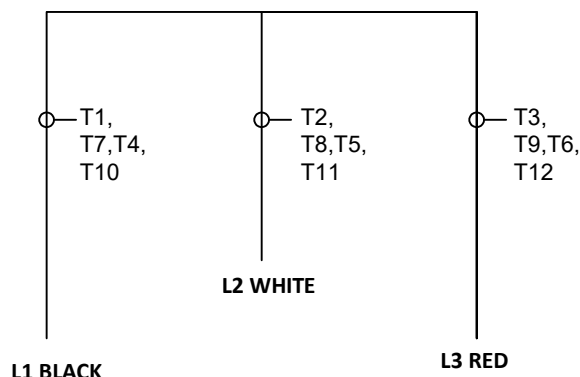

90604501 .75 HP MOTOR 3 PHASE WIRING

BY; ENERGY SALES, INC

208V - 230V 3Ø

EP-203 (208V-230V) WIRING DIAGRAM

L1 BLACK = T1 BLUE T7 PINK T4 YELLOW T10 CURRY
L2 WHITE = T2 WHITE T8 RED T5 BLACK T11 GREEN
L3 RED = T3 ORANGE T9 BRICK RED T6 GREY T12 VIOLET
T11 GREEN - GROUND

460V 3Ø

EP-203 (460V) WIRING DIAGRAM

WEG
MADE IN BRAZIL
MAT: 13625820
W01.TE01C0X0X
MODEL RG-90604501
29JAN2018

Thermally Protected

PH 3	FR 56	HP (kW) 0.75 (0.55)	Hz 60
V 208-230/460		RPM 3475	
A 2.50-2.26/1.13	SF 1.15	1.00 SF	@ 208V
SFA 2.50-2.59/1.29	ENCL TEFC	DES	IP55
CODE K	DUTY CONT.	INS CL F ΔT 80 K	AMB 40°C
ALT 1000 m.a.s.l.	NEMA NOM.EFF. 72.0 %	PF 0.85	
ALTERNATE RATING: 0.75HP 50Hz 190-220 / 380-415V SF1.00 2.52-2.26 / 1.26-1.20A 2825 RPM EFF 73.0% (IE1) IEC 60034-1			

LOW VOLTAGE: T10 T11 T12 / T4 T5 T6 / T7 T8 T9 / T1 T2 T3 / YY L1 L2 L3
 HIGH VOLTAGE: T10 T11 T12 / T4 T5 T6 / T7 T8 T9 / T1 T2 T3 / Y L1 L2 L3

T1-BLU T2-WHT
T3-ORG T4-YEL
T5-BLK T6-GRY
T7-PNK T8-RED
T9-BRK RED
T10-CURRY
T11-GRN T12-VLT