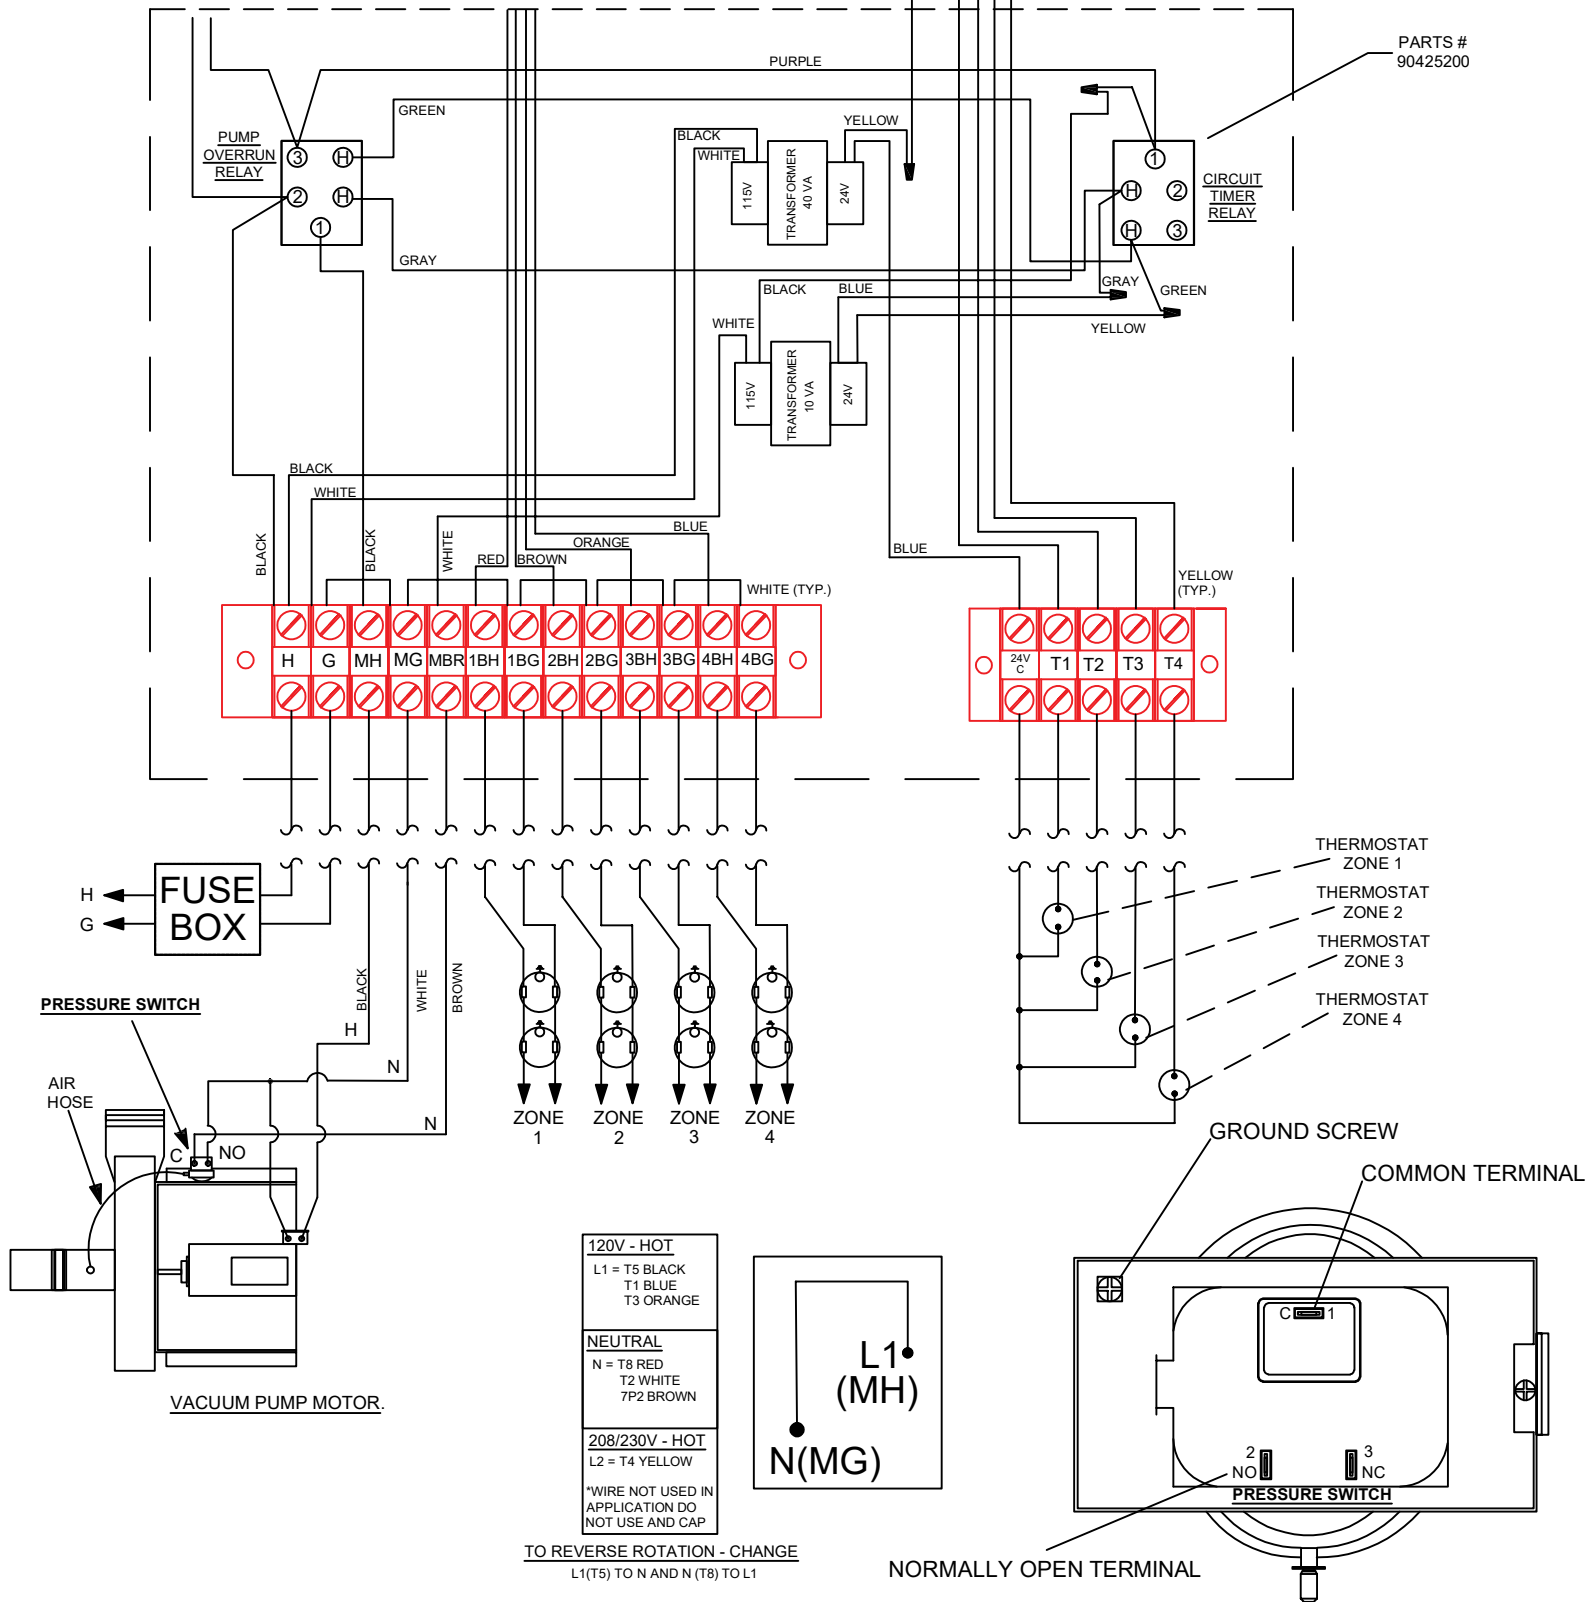

CRV SYSTEM FIELD WIRING

BY; ENERGY SALES, INC

NOTE; FOR QUESTIONS PLEASE CONTACT US AT 952-890-2966.

CO-RAY-VAC FIELD WIRING FOR PANEL BOX #13-123-C (CAM STAT RELAYS)

*Connect the wire leads provided to terminals 1 and 2 labeled (C) Common and (NO) Normally Open.