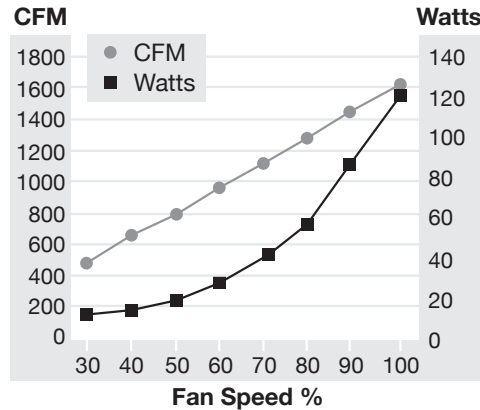

Fan Speed vs CFM and Power Usage

Sound Level Calculations

Hanging Height	dBa*
40 feet	38.4
50 feet	40.3
60 feet	36.8

*based on non-reflective area

Motor

- > Composite fan blades deliver even greater efficiency
- > Electrically Commutated (EC) direct-drive motor with thermal overload protection
- > Sealed, lifetime lubricated bearings

Housing

- > Durable double-wall construction with UV treated, flame resistant plastic
- > Patented design significantly outperforms the competition
- > Intake Safety Grill is standard

Installation Hardware Included

- > 8' Cable with fast-locking Gripple® and attachment hardware
- > 12' Stabilization Tether with fast-locking Gripple and attachment hardware

Coverage

Each fan covers from 1200-2500 sq. ft., depending on the following variables:

- > Ceiling height and square footage
- > Targeted number of air-turns per hour

Options

- > Colors: Off-White or Black
- > Controllers (additional charge)

FAQs

- > How many fans for this job?
- > How far apart should the fans be installed?
- > How much will this cost?

Call for your free fan layout and quote.

Call or Click Today!

855-ZOO-FANS (855-966-3267) zoofans.com