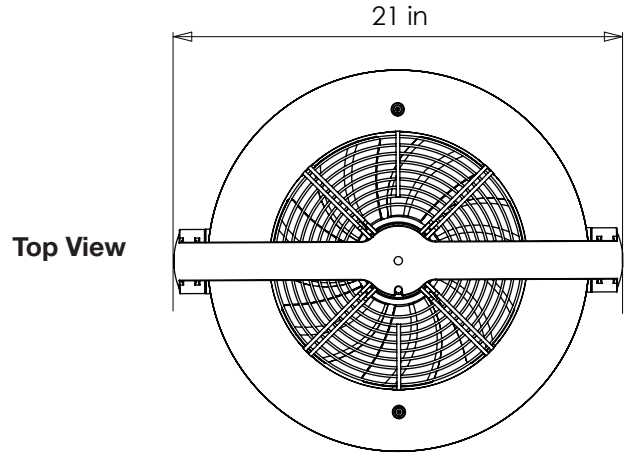

Fig 1. ZOO Fans' proprietary stator ring reduces centrifugal and angular flow, **straightens the air column, increases air speed, and significantly increases the throw.**

PRODUCT SPECIFICATIONS

### Dimensions