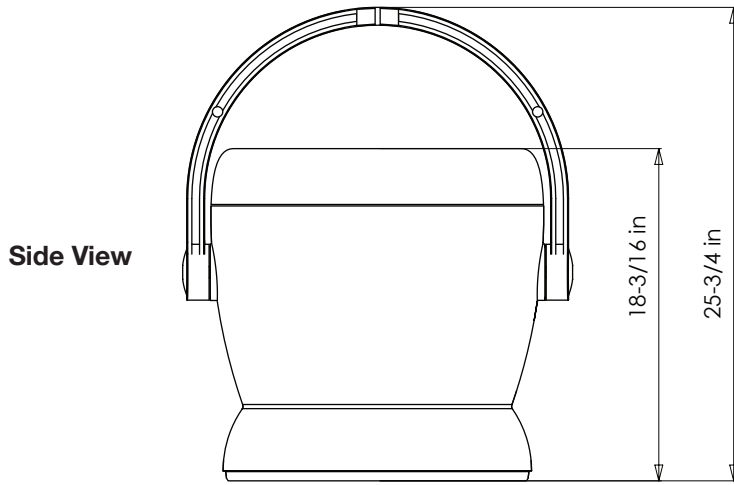

Fig 1. ZOO Fans' proprietary stator ring reduces centrifugal and angular flow, **straightens the air column, increases air speed, and significantly increases the throw.**

PRODUCT SPECIFICATIONS

### Dimensions