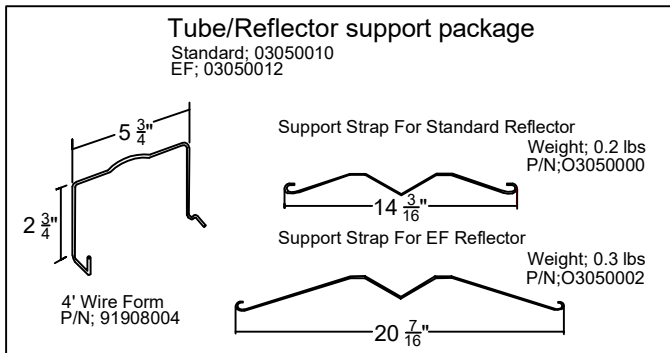

# PARTS GUIDE FOR TUBE/REFLECTOR HANGERS & SUPPORT PACKAGES (TYPE B AND C SYSTEMS)

BY; ENERGY SALES, INC

Description	Part Number
Tumbuckle	91903201
S-Hook	91907302
Tube/Reflector Hanger	0309010X
Tube/Reflector Hanger (CRV)	02790300
Tube/Reflector Supp. Package	0305001X